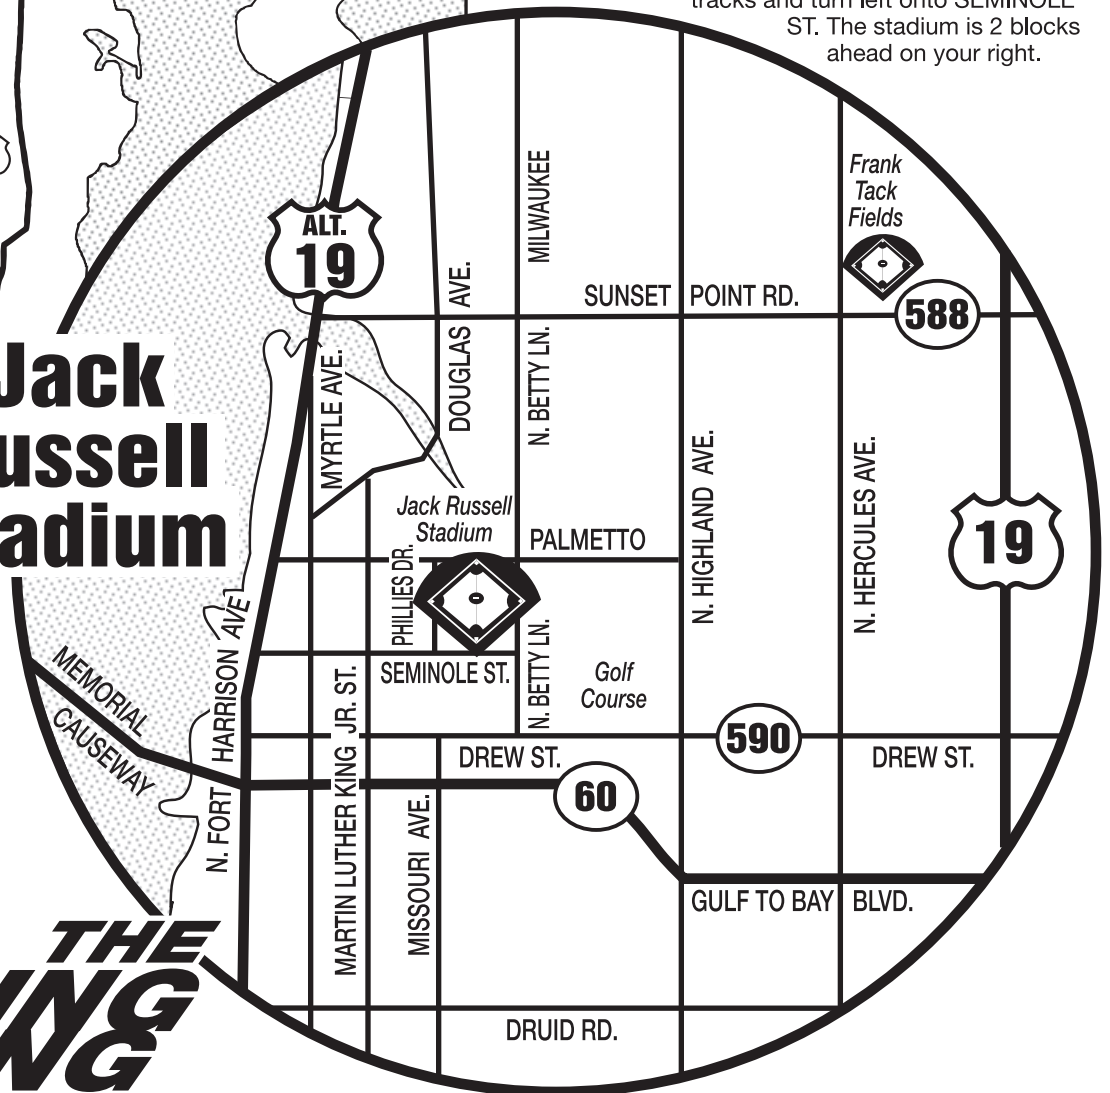

Jack Russell Stadium