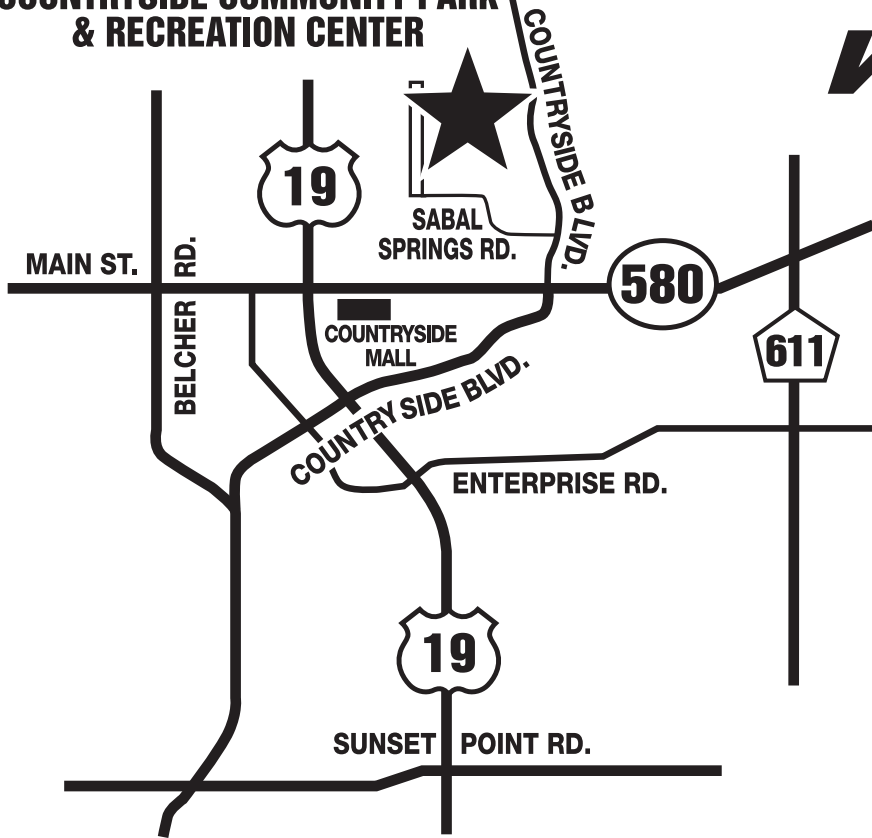

COUNTRYSIDE COMMUNITY PARK & RECREATION CENTER

THE WINNING

DIRECTIONS TO LESSONS:

Take 580 (near Countryside Mall in Clearwater) and head north on Countryside Blvd. Take the first Left onto Sabal Springs Drive. Follow the road around to the COUNTRYSIDE COMMUNITY PARK & RECREATION CENTER. Drive PAST the front of the recreation center, turn right and follow the road to the batting cages that will be on your right.