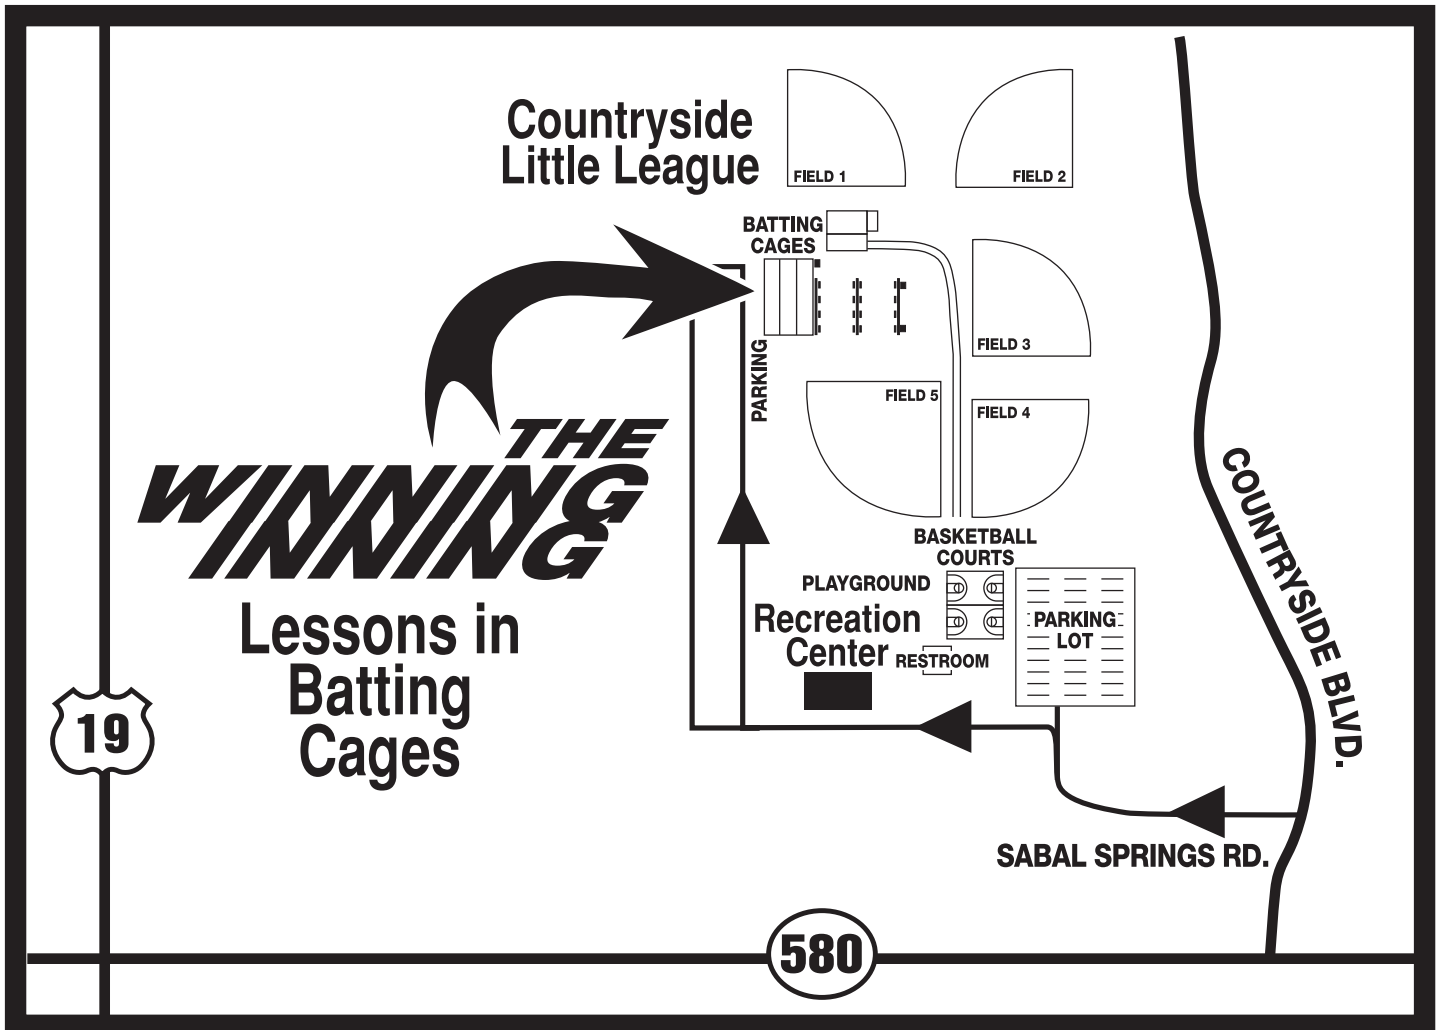

COUNTRYSIDE COMMUNITY PARK & RECREATION CENTER

THE WINNING

DIRECTIONS TO LESSONS:

Take 580 (near Countryside Mall in Clearwater) and head north on Countryside Blvd. Take the first Left onto Sabal Springs Drive. Follow the road around to the COUNTRYSIDE COMMUNITY PARK & RECREATION CENTER. Drive PAST the front of the recreation center, turn right and follow the road to the batting cages that will be on your right.

THE WINNING
Lessons in Batting Cages